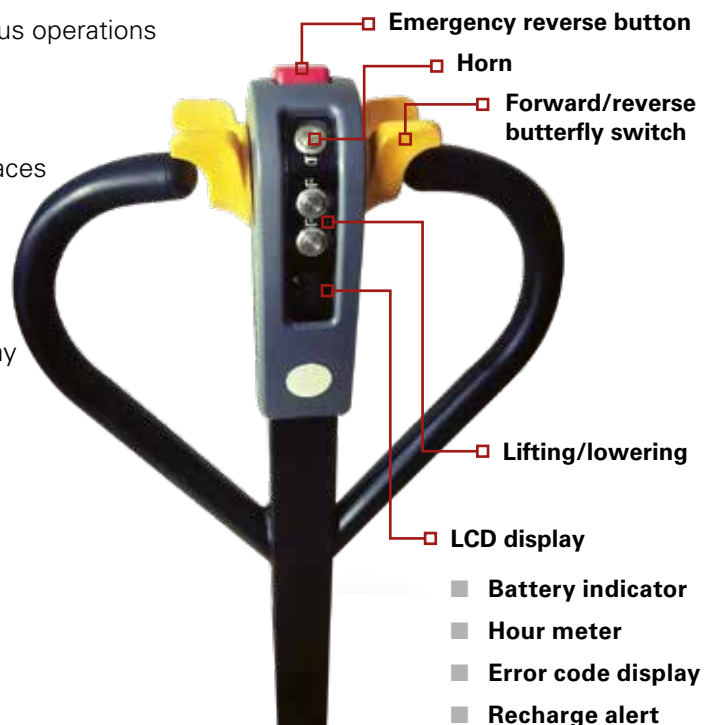

HYSTER

LITHIUM-ION POWERED PALLET TRUCK

PC1.5 / 1500 KG

PC1.5

THE HYSTER® LITHIUM-ION POWERED PALLET TRUCK PC1.5 OFFERS IMPROVED EFFICIENCY, REDUCED STRAIN ON OPERATORS AND AN EXCELLENT COST OF OWNERSHIP. COMPACT AND LIGHTWEIGHT, WITH MINIMAL MAINTENANCE REQUIREMENTS, SIMILAR TO A HAND PALLET TRUCK.

PRODUCTIVITY ————— COST OF OWNERSHIP DELIVERED ————— RELIABLE

- Compact and lightweight design
- Powered travelling, lifting and lowering
- Efficiency is tripled over a hand pallet truck
- 6-second battery exchange; suitable for continuous operations
- Intelligent remote control key
- Convenient fast / slow pre-set speed settings
- Up-Right Drive to maximise efficiency in tight spaces
- Re-charge alert
- Optional large battery with 3-hour fast charger
- Emergency reverse “belly” button
- Ergonomic, multi-function handle with LCD display to maximise uptime
- Easy and simple to maintain
- Maintenance free components; brushless drive motor and lithium-ion battery
- 60-second drive wheel replacement
- Durable steel frame and protective cover
- Performs well on gradients